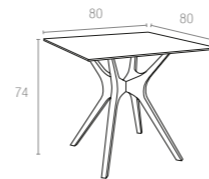

776 VEGAS TABLE XL

Extendible table from 260 to 300 cm in polypropylene reinforced with glass fiber. Easily expandable, giving you a choice of two size options. Smart extending mechanism makes it easy to adjust the table to your preferred size. For indoor and outdoor use with UV protection.

782 VEGAS BAR 100

Extendible bar table from 100 to 140 cm in polypropylene reinforced with glass fiber. Easily expandable, giving you a choice of two size options. Smart extending mechanism makes it easy to adjust the bar table to your preferred size. For indoor and outdoor use with UV protection.

863 IBIZA TABLE 80

Table with rattan leg with HPL compact laminated tops 12 mm available in dark grey, brown and white colors. For indoor and outdoor use. Can be disassembled. * Dark colors not recommended in direct sunlight.

864 IBIZA TABLE 140

Table with rattan leg with HPL compact laminated tops 12 mm available in dark grey, brown and white colors. For indoor and outdoor use. Can be disassembled. * Dark colors not recommended in direct sunlight.

865 IBIZA TABLE 180

Table with rattan leg with HPL compact laminated tops 12 mm available in dark grey, brown and white colors. For indoor and outdoor use. Can be disassembled. * Dark colors not recommended in direct sunlight.

867 IBIZA LEGS SMALL

Ibiza Legs are made up of polypropylene reinforced with glass fiber with the latest generation of air moulding thermoplastic injection. For indoor and outdoor use. Can be disassembled.

* Top min. 70x70 cm,
Top max. 90x90 cm