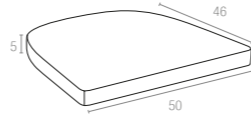

897 ARUBA CUSHION

5 cm thick cushion covered with polyester fabric and finished with piping. Cushion is specially designed for Aruba armchair.