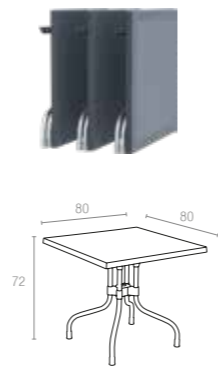

868 IBIZA LEGS MEDIUM

Ibiza Legs are made up of polypropylene reinforced with glass fiber with the latest generation of air moulding thermoplastic injection. For indoor and outdoor use. Can be disassembled.

875 ORLANDO 80

Orlando 80 table is made of durable weather-resistant resin. Non-metallic frame will never unravel, rust or decay. It is UV protected which insures the colors will not fade. Can be disassembled. For indoor and outdoor use.

869 IBIZA LEGS XL

Ibiza Legs are made up of polypropylene reinforced with glass fiber with the latest generation of air moulding thermoplastic injection. For indoor and outdoor use. Can be disassembled.

878 ORLANDO 140

Orlando 140 table is made of durable weather-resistant resin. Non-metallic frame will never unravel, rust or decay. It is UV protected which insures the colors will not fade. Can be disassembled. For indoor and outdoor use.

871 FORZA RATTAN 80

Folding table with legs in anodized aluminium. Diameter 30 mm. Table top in recyclable polypropylene with rattan effect. For indoor and outdoor use.

870 BALI

Bali table is made of durable weather-resistant resin. Metallic frame will never unravel, rust or decay. It is UV protected which insures the colors will not fade, the table comes with dark tempered glass on the top. Can be disassembled. For indoor and outdoor use.