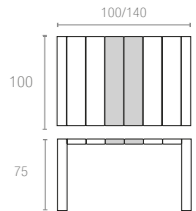

816 FLORIDA

Florida chair is stackable and made of durable weather-resistant resin reinforced with glass fiber. Non-metallic frame will never unravel, rust or decay. It is UV protected which insures the colors will not fade. For indoor and outdoor use.

866 JAMAICA

Jamaica bar stool is stackable and made of durable weather-resistant resin reinforced with glass fiber. Non-metallic frame will never unravel, rust or decay. It is UV protected which insures the colors will not fade. For indoor and outdoor use.

820 CAPRI

Capri armchair is stackable and made of durable weather-resistant resin reinforced with glass fiber. Non-metallic frame will never unravel, rust or decay. It is UV protected which insures the colors will not fade. For indoor and outdoor use.

772 VEGAS TABLE

Extendible table from 100 to 140 cm in polypropylene reinforced with glass fiber. Easily expandable, giving you a choice of two size options. Smart extending mechanism makes it easy to adjust the table to your preferred size. For indoor and outdoor use with UV protection.

830 VERONA

Verona chair is stackable and made of durable weather-resistant resin reinforced with glass fiber. Non-metallic frame will never unravel, rust or decay. It is UV protected which insures the colors will not fade. For indoor and outdoor use.

774 VEGAS TABLE MEDIUM

Extendible table from 180 to 220 cm in polypropylene reinforced with glass fiber. Easily expandable, giving you a choice of two size options. Smart extending mechanism makes it easy to adjust the table to your preferred size. For indoor and outdoor use with UV protection.