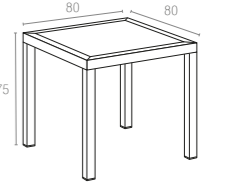

868 IBIZA LEGS MEDIUM

Ibiza Legs are made up of polypropylene reinforced with glass fiber with the latest generation of air moulding thermoplastic injection. For indoor and outdoor use. Can be disassembled.

875 ORLANDO 80

Orlando 80 table is made of durable weather-resistant resin. Non-metallic frame will never unravel, rust or decay. It is UV protected which insures the colors will not fade. Can be disassembled. For indoor and outdoor use.

869 IBIZA LEGS XL

Ibiza Legs are made up of polypropylene reinforced with glass fiber with the latest generation of air moulding thermoplastic injection. For indoor and outdoor use. Can be disassembled.

878 ORLANDO 140

Orlando 140 table is made of durable weather-resistant resin. Non-metallic frame will never unravel, rust or decay. It is UV protected which insures the colors will not fade. Can be disassembled. For indoor and outdoor use.

871 FORZA RATTAN 80

Folding table with legs in anodized aluminium. Diameter 30 mm. Table top in recyclable polypropylene with rattan effect. For indoor and outdoor use.

870 BALI

Bali table is made of durable weather-resistant resin. Metallic frame will never unravel, rust or decay. It is UV protected which insures the colors will not fade, the table comes with dark tempered glass on the top. Can be disassembled. For indoor and outdoor use.