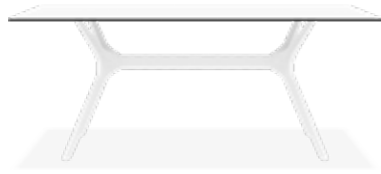

Ibiza Table 180