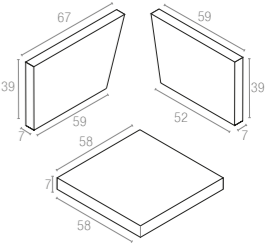

### 903 MONACO CORNER CUSHION

7 cm thick cushion covered with polyester fabric and finished with piping.  
Cushions are specially designed for Monaco Lounge Corner.  
\*3 cushions.

Bej  
Beige