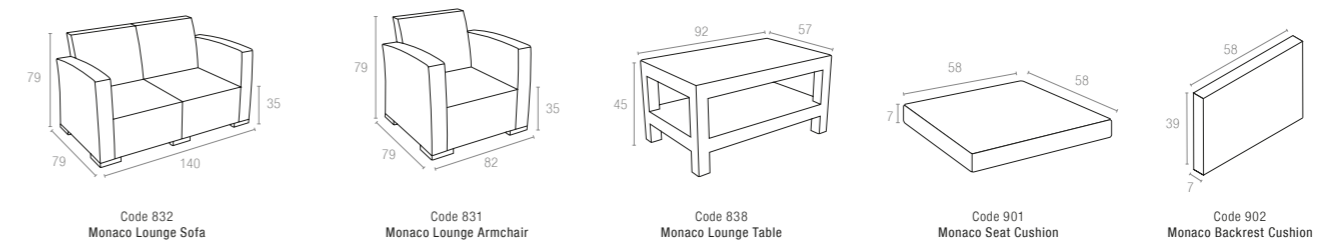

835 MONACO LOUNGE SET

Monaco Lounge Set is designed for easy self assembly, it is made of durable weather-resistant resin reinforced with glass fiber. Non-metallic frame will never unravel, rust or decay. It is UV protected which insures the colors will not fade. Can be disassembled. For indoor and outdoor contract use. Can be purchased as set or separately. 7 cm thick cushion set covered with polyster fabric and finished with piping. Cushions are specially designed for Monaco Lounge Set.

CATAS
TEST REPORT
218006