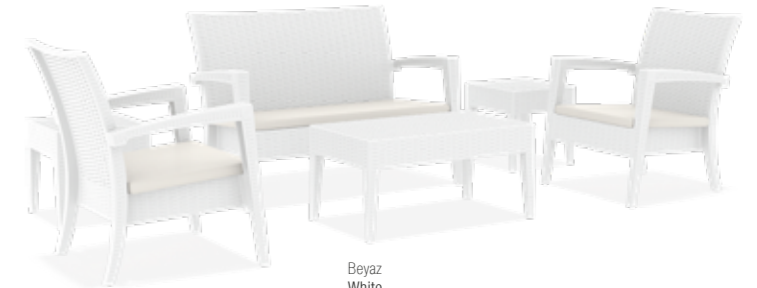

Beyaz
White