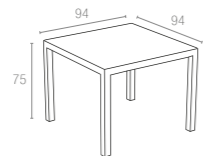

870 Bali

Renkler / Colors