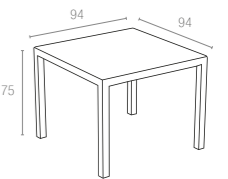

868 IBIZA LEGS MEDIUM

Ibiza Legs are made up of polypropylene reinforced with glass fiber with the latest generation of air moulding thermoplastic injection. For indoor and outdoor use. Can be disassembled.

875 ORLANDO 80

Orlando 80 table is made of durable weather-resistant resin. Non-metallic frame will never unravel, rust or decay. It is UV protected which insures the colors will not fade. Can be disassembled. For indoor and outdoor use.

869 IBIZA LEGS XL

Ibiza Legs are made up of polypropylene reinforced with glass fiber with the latest generation of air moulding thermoplastic injection. For indoor and outdoor use. Can be disassembled.

878 ORLANDO 140

Orlando 140 table is made of durable weather-resistant resin. Non-metallic frame will never unravel, rust or decay. It is UV protected which insures the colors will not fade. Can be disassembled. For indoor and outdoor use.

871 FORZA RATTAN 80

Folding table with legs in anodized aluminium. Diameter 30 mm. Table top in recyclable polypropylene with rattan effect. For indoor and outdoor use.

870 BALI

Bali table is made of durable weather-resistant resin. Metallic frame will never unravel, rust or decay. It is UV protected which insures the colors will not fade, the table comes with dark tempered glass on the top. Can be disassembled. For indoor and outdoor use.