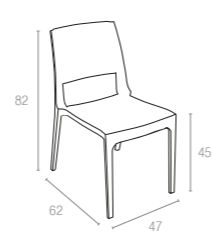

### 774 VEGAS TABLE MEDIUM

Extendible table from 180 to 220 cm in polypropylene reinforced with glass fiber. Easily expandable, giving you a choice of two size options. Smart extending mechanism makes it easy to adjust the table to your preferred size. For indoor and outdoor use with UV protection.