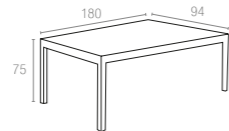

880 Tahiti

Renkler / Colors

CATAS
TEST REPORT
172038