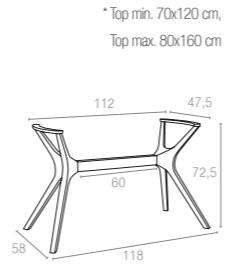

868 IBIZA LEGS MEDIUM

Ibiza Legs are made up of polypropylene reinforced with glass fiber with the latest generation of air moulding thermoplastic injection. For indoor and outdoor use. Can be disassembled.

875 ORLANDO 80

Orlando 80 table is made of durable weather-resistant resin. Non-metallic frame will never unravel, rust or decay. It is UV protected which insures the colors will not fade. Can be disassembled. For indoor and outdoor use.

869 IBIZA LEGS XL

Ibiza Legs are made up of polypropylene reinforced with glass fiber with the latest generation of air moulding thermoplastic injection. For indoor and outdoor use. Can be disassembled.

878 ORLANDO 140

Orlando 140 table is made of durable weather-resistant resin. Non-metallic frame will never unravel, rust or decay. It is UV protected which insures the colors will not fade. Can be disassembled. For indoor and outdoor use.

871 FORZA RATTAN 80

Folding table with legs in anodized aluminium. Diameter 30 mm. Table top in recyclable polypropylene with rattan effect. For indoor and outdoor use.

870 BALI

Bali table is made of durable weather-resistant resin. Metallic frame will never unravel, rust or decay. It is UV protected which insures the colors will not fade, the table comes with dark tempered glass on the top. Can be disassembled. For indoor and outdoor use.