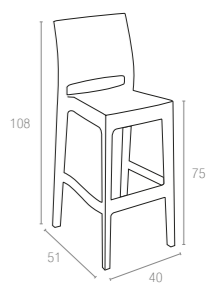

816 FLORIDA

Florida chair is stackable and made of durable weather-resistant resin reinforced with glass fiber. Non-metallic frame will never unravel, rust or decay. It is UV protected which insures the colors will not fade. For indoor and outdoor use.

866 JAMAICA

Jamaica bar stool is stackable and made of durable weather-resistant resin reinforced with glass fiber. Non-metallic frame will never unravel, rust or decay. It is UV protected which insures the colors will not fade. For indoor and outdoor use.

820 CAPRI

Capri armchair is stackable and made of durable weather-resistant resin reinforced with glass fiber. Non-metallic frame will never unravel, rust or decay. It is UV protected which insures the colors will not fade. For indoor and outdoor use.

772 VEGAS TABLE

Extendible table from 100 to 140 cm in polypropylene reinforced with glass fiber. Easily expandable, giving you a choice of two size options. Smart extending mechanism makes it easy to adjust the table to your preferred size. For indoor and outdoor use with UV protection.

830 VERONA

Verona chair is stackable and made of durable weather-resistant resin reinforced with glass fiber. Non-metallic frame will never unravel, rust or decay. It is UV protected which insures the colors will not fade. For indoor and outdoor use.

774 VEGAS TABLE MEDIUM

Extendible table from 180 to 220 cm in polypropylene reinforced with glass fiber. Easily expandable, giving you a choice of two size options. Smart extending mechanism makes it easy to adjust the table to your preferred size. For indoor and outdoor use with UV protection.