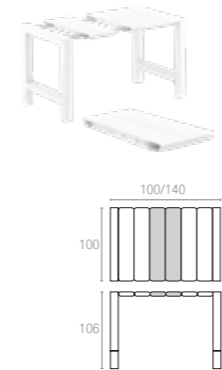

776 VEGAS TABLE XL

Extendible table from 260 to 300 cm in polypropylene reinforced with glass fiber. Easily expandable, giving you a choice of two size options. Smart extending mechanism makes it easy to adjust the table to your preferred size. For indoor and outdoor use with UV protection.

782 VEGAS BAR 100

Extendible bar table from 100 to 140 cm in polypropylene reinforced with glass fiber. Easily expandable, giving you a choice of two size options. Smart extending mechanism makes it easy to adjust the bar table to your preferred size. For indoor and outdoor use with UV protection.

863 IBIZA TABLE 80

Table with rattan leg with HPL compact laminated tops 12 mm available in dark grey, brown and white colors. For indoor and outdoor use. Can be disassembled. * Dark colors not recommended in direct sunlight.

864 IBIZA TABLE 140

Table with rattan leg with HPL compact laminated tops 12 mm available in dark grey, brown and white colors. For indoor and outdoor use. Can be disassembled. * Dark colors not recommended in direct sunlight.

865 IBIZA TABLE 180

Table with rattan leg with HPL compact laminated tops 12 mm available in dark grey, brown and white colors. For indoor and outdoor use. Can be disassembled. * Dark colors not recommended in direct sunlight.

867 IBIZA LEGS SMALL

Ibiza Legs are made up of polypropylene reinforced with glass fiber with the latest generation of air moulding thermoplastic injection. For indoor and outdoor use. Can be disassembled.

* Top min. 70x70 cm,
Top max. 90x90 cm