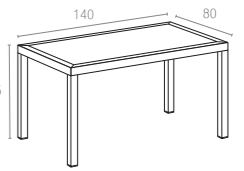

868 IBIZA LEGS MEDIUM

Ibiza Legs are made up of polypropylene reinforced with glass fiber with the latest generation of air moulding thermoplastic injection. For indoor and outdoor use. Can be disassembled.

875 ORLANDO 80

Orlando 80 table is made of durable weather-resistant resin. Non-metallic frame will never unravel, rust or decay. It is UV protected which insures the colors will not fade. Can be disassembled. For indoor and outdoor use.

869 IBIZA LEGS XL

Ibiza Legs are made up of polypropylene reinforced with glass fiber with the latest generation of air moulding thermoplastic injection. For indoor and outdoor use. Can be disassembled.

878 ORLANDO 140

Orlando 140 table is made of durable weather-resistant resin. Non-metallic frame will never unravel, rust or decay. It is UV protected which insures the colors will not fade. Can be disassembled. For indoor and outdoor use.

871 FORZA RATTAN 80

Folding table with legs in anodized aluminium. Diameter 30 mm. Table top in recyclable polypropylene with rattan effect. For indoor and outdoor use.

870 BALI

Bali table is made of durable weather-resistant resin. Metallic frame will never unravel, rust or decay. It is UV protected which insures the colors will not fade, the table comes with dark tempered glass on the top. Can be disassembled. For indoor and outdoor use.