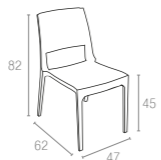

CATAS
TEST REPORT
127167