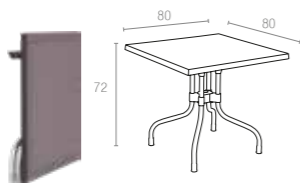

871 Forza Rattan 80

Renkler / Colors