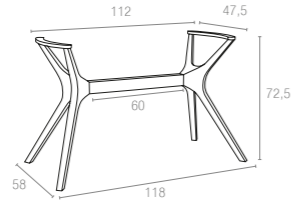

868 Ibiza Legs Medium

* Top min. 70x120 cm, Top max. 80x160 cm