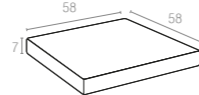

Code 901
Monaco Seat Cushion