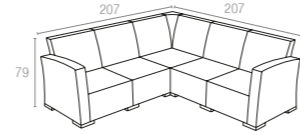

Kahverengi
Brown