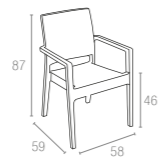

CATAS
TEST REPORT
I27165