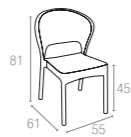

CATAS
TEST REPORT
201747