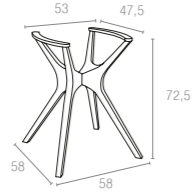

867 Ibiza Legs Small

* Top min. 70x70 cm, Top max. 90x90 cm