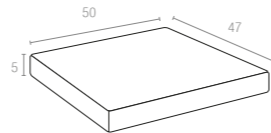

898 CALIFORNIA CUSHION

5 cm thick cushion covered with polyester fabric and finished with piping. Cushion is specially designed for California armchair.