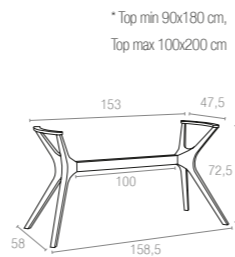

868 IBIZA LEGS MEDIUM

Ibiza Legs are made up of polypropylene reinforced with glass fiber with the latest generation of air moulding thermoplastic injection. For indoor and outdoor use. Can be disassembled.

875 ORLANDO 80

Orlando 80 table is made of durable weather-resistant resin. Non-metallic frame will never unravel, rust or decay. It is UV protected which insures the colors will not fade. Can be disassembled. For indoor and outdoor use.

869 IBIZA LEGS XL

Ibiza Legs are made up of polypropylene reinforced with glass fiber with the latest generation of air moulding thermoplastic injection. For indoor and outdoor use. Can be disassembled.

878 ORLANDO 140

Orlando 140 table is made of durable weather-resistant resin. Non-metallic frame will never unravel, rust or decay. It is UV protected which insures the colors will not fade. Can be disassembled. For indoor and outdoor use.

871 FORZA RATTAN 80

Folding table with legs in anodized aluminium. Diameter 30 mm. Table top in recyclable polypropylene with rattan effect. For indoor and outdoor use.

870 BALI

Bali table is made of durable weather-resistant resin. Metallic frame will never unravel, rust or decay. It is UV protected which insures the colors will not fade, the table comes with dark tempered glass on the top. Can be disassembled. For indoor and outdoor use.