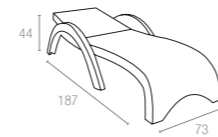

892 RIVA BAR LEG & BASE

Rattan leg and painted aluminium base.
Can be disassembled.
For indoor and outdoor use.

903 MONACO CORNER CUSHION

7 cm thick cushion covered with polyester fabric and finished with piping.
Cushions are specially designed for Monaco Lounge Corner.
*3 cushions.

860 FIJI

Fiji sunlounger is stackable and comes with five position backrest, hidden wheels and anti-slippery rubbers. It is made of durable weather-resistant resin. Non-metallic frame will never unravel, rust or decay. It is UV protected which insures the colors will not fade.
For outdoor use.

CATAS
TEST REPORT
129750

895 MIAMI CUSHIONS

5 cm thick cushion covered with polyester fabric and finished with piping.
Cushion is specially designed for Miami Lounge Set.

901 MONACO SEAT CUSHION

7 cm thick cushion covered with polyester fabric and finished with piping.
Cushions are specially designed for Monaco Lounge Set and Monaco Lounge Corner.

902 MONACO BACKREST CUSHION

Code 901
Monaco Seat Cushion

Code 902
Monaco Backrest Cushion

904 HAWAII CUSHION

12 cm thick cushion covered with polyester fabric and finished with piping.
Cushion is specially designed for Hawaii swing.