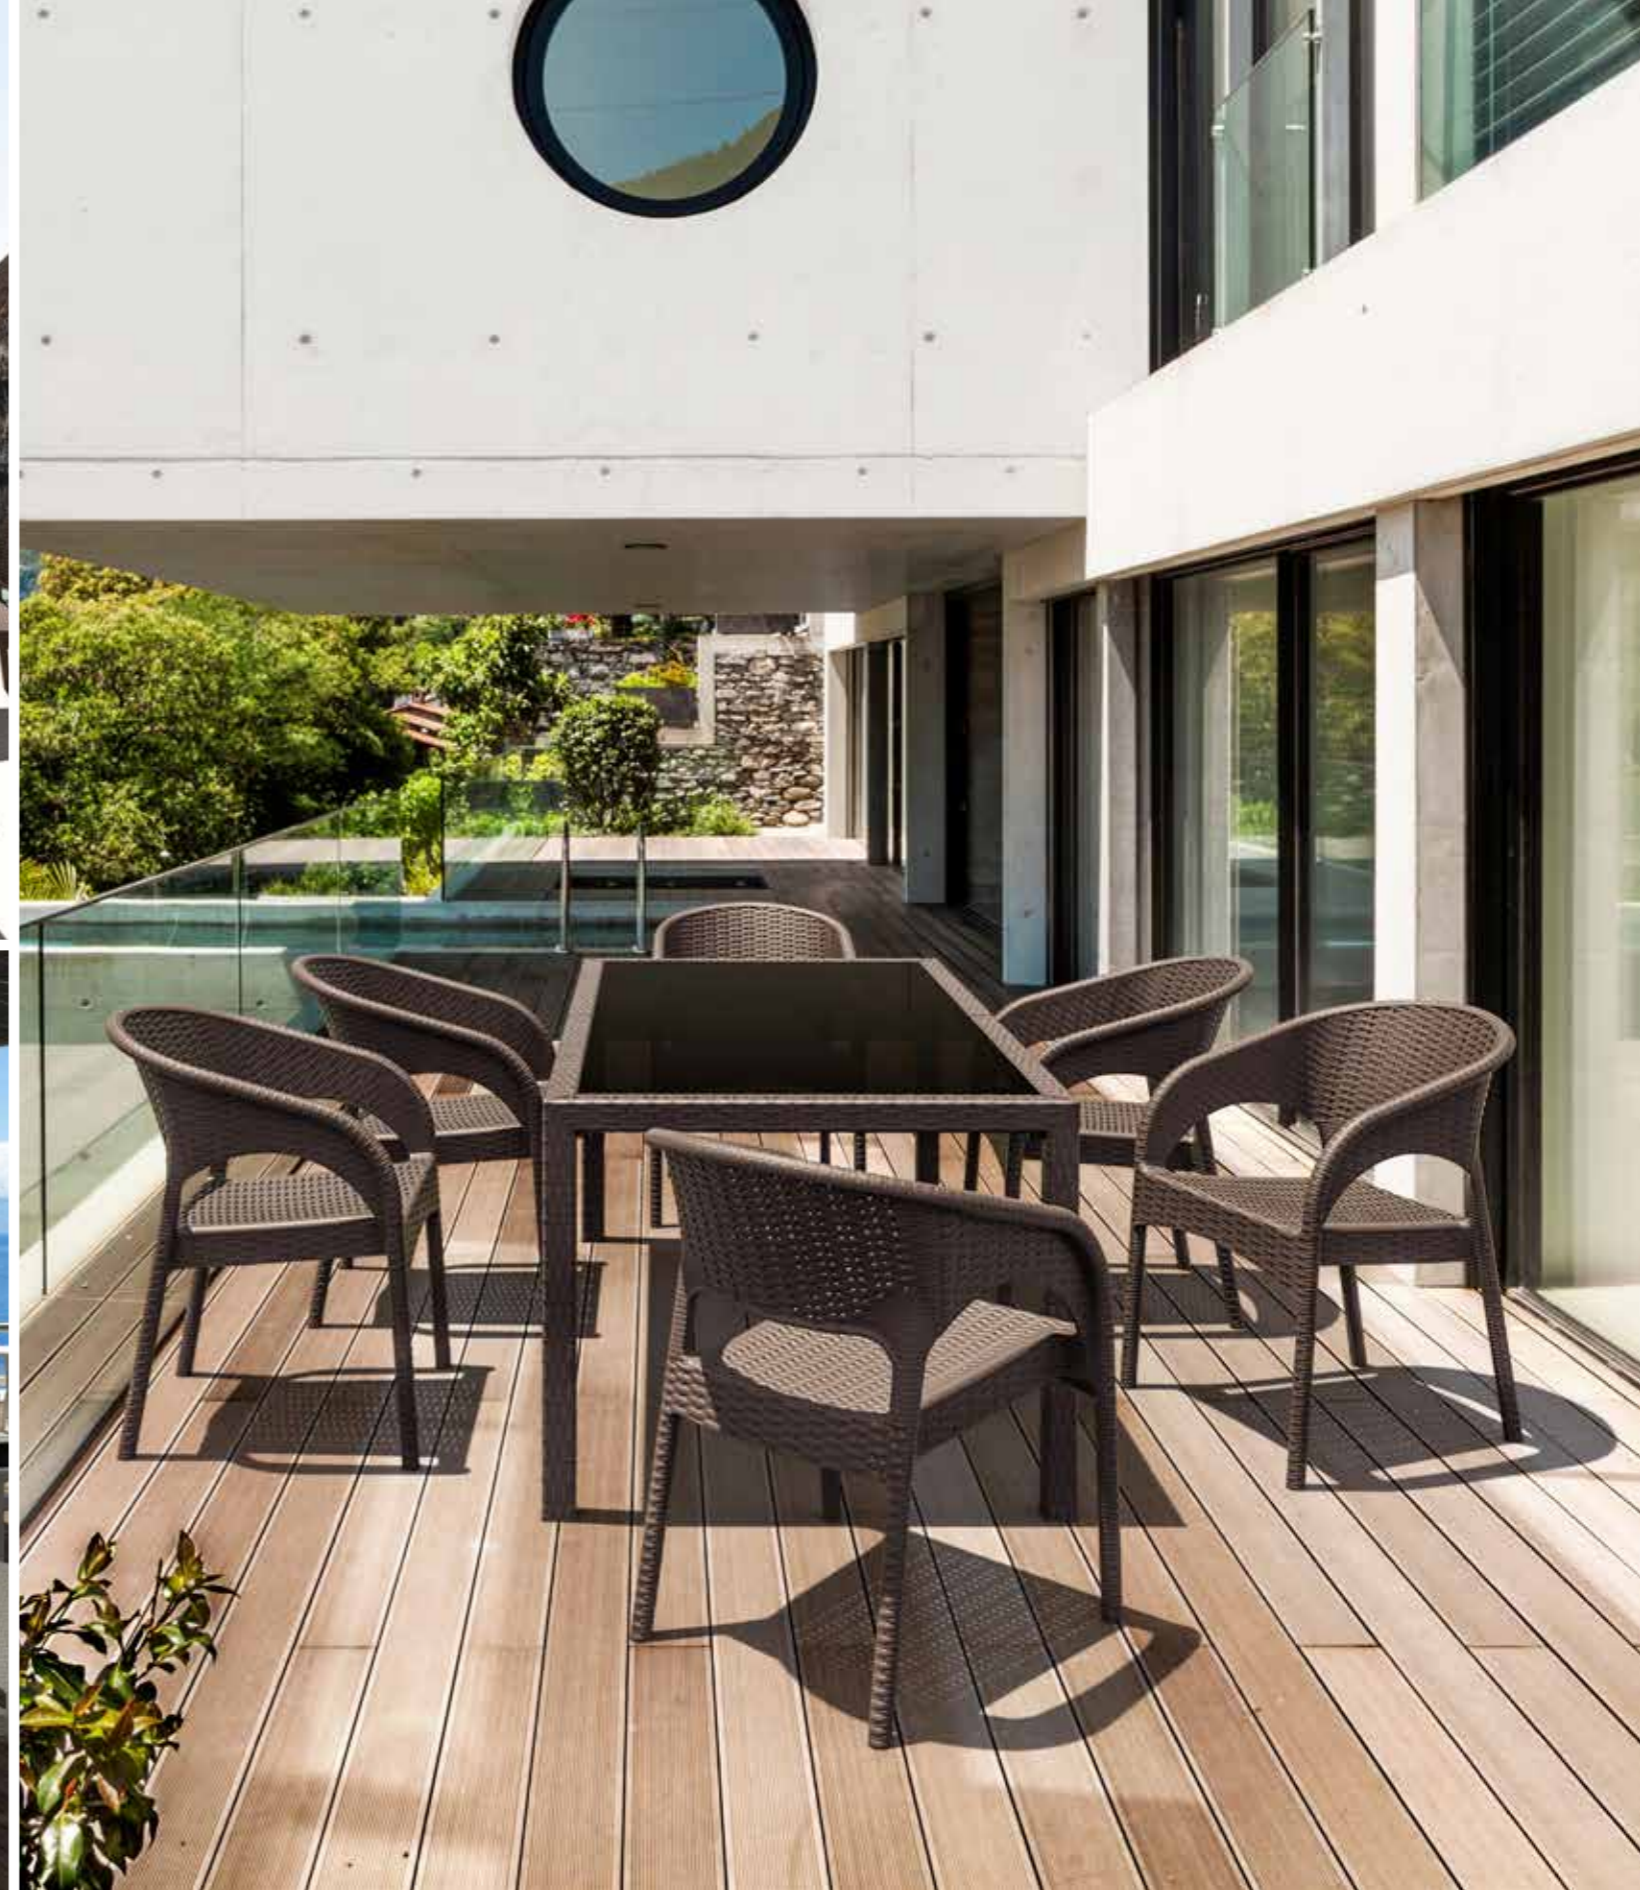

Kopolimer ve alüminyum karışımından mamul Tahiti masa, rattan efektli, demonte ve 5 mm kalınlığında temperli cam yüzeylidir. Tüm hava şartlarına uyumlu olup, kolay temizlenebilmesi; çürümeye, paslanmaya, UV katkısı sayesinde renk solmalarına uzak oluşu ile konfor ve şıklığı benimseyenler için vazgeçilmez bir üründür.

Tahiti table is made of durable weather-resistant resin. Metallic frame will never unravel, rust or decay. It is UV protected which insures the colors will not fade, the table comes with dark tempered glass on the top. Can be disassembled. For indoor and outdoor use.

880 Tahiti

Renkler / Colors

CATAS
TEST REPORT
172038