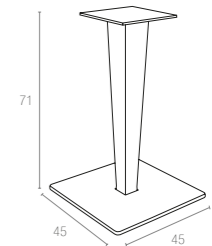

### 890 RIVA LEG & BASE

Rattan leg and painted aluminium base. Can be disassembled. For indoor and outdoor use.

Koyu Gri  
Dark Grey

Kahverengi  
Brown

Beyaz  
White