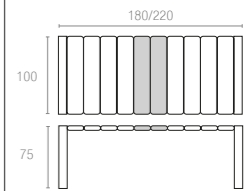

816 FLORIDA

Florida chair is stackable and made of durable weather-resistant resin reinforced with glass fiber. Non-metallic frame will never unravel, rust or decay. It is UV protected which insures the colors will not fade. For indoor and outdoor use.

866 JAMAICA

Jamaica bar stool is stackable and made of durable weather-resistant resin reinforced with glass fiber. Non-metallic frame will never unravel, rust or decay. It is UV protected which insures the colors will not fade. For indoor and outdoor use.

820 CAPRI

Capri armchair is stackable and made of durable weather-resistant resin reinforced with glass fiber. Non-metallic frame will never unravel, rust or decay. It is UV protected which insures the colors will not fade. For indoor and outdoor use.

772 VEGAS TABLE

Extendible table from 100 to 140 cm in polypropylene reinforced with glass fiber. Easily expandable, giving you a choice of two size options. Smart extending mechanism makes it easy to adjust the table to your preferred size. For indoor and outdoor use with UV protection.

830 VERONA

Verona chair is stackable and made of durable weather-resistant resin reinforced with glass fiber. Non-metallic frame will never unravel, rust or decay. It is UV protected which insures the colors will not fade. For indoor and outdoor use.

774 VEGAS TABLE MEDIUM

Extendible table from 180 to 220 cm in polypropylene reinforced with glass fiber. Easily expandable, giving you a choice of two size options. Smart extending mechanism makes it easy to adjust the table to your preferred size. For indoor and outdoor use with UV protection.