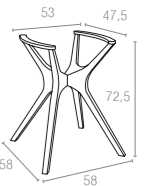

* Top min. 70x70 cm,
Top max. 90x90 cm