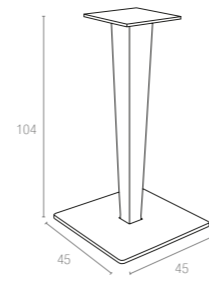

### 903 MONACO CORNER CUSHION

7 cm thick cushion covered with polyester fabric and finished with piping.  
Cushions are specially designed for Monaco Lounge Corner.  
\*3 cushions.

Bej  
Beige