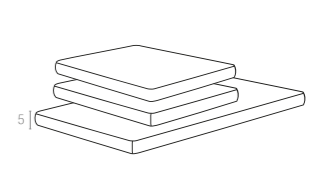

Code 895
Miami Cushions