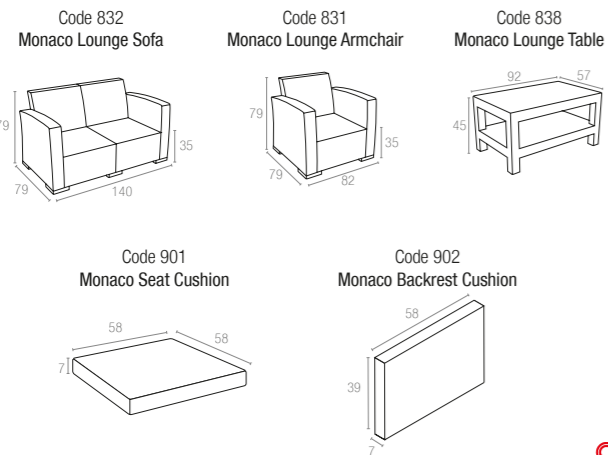

Monaco Lounge Set

Kopolimer ve cam elyaf karışımından mamul Monaco Lounge Set, demonte, rattan efektli ve mat yüzeylidir. Tüm hava şartlarına uyumludur. Kolay taşınabilirliği, kolay temizlenebilmesi, çürümeye, paslanmaya, UV katkısı sayesinde renk solmalarına uzak oluşu ile konfor ve şıklığı benimseyenler için vazgeçilmez bir üründür. Set olarak veya tek tek alabilirsiniz. 7 cm kalınlığındaki minder seti, suya karşı dayanıklı polyester kumaştan üretilmiş olup sadece Monaco Lounge Sette kullanılmak üzere tasarlanmıştır.

Monaco Lounge Set is designed for easy self assembly, it is made of durable weather-resistant resin reinforced with glass fiber. Non-metallic frame will never unravel, rust or decay. It is UV protected which insures the colors will not fade. Can be disassembled. For indoor and outdoor contract use. Can be purchased as set or separately. 7 cm thick cushion set covered with polyester fabric and finished with piping. Cushions are specially designed for Monaco Lounge Set.

835 Monaco Lounge Set

Renkler / Colors

Minder / Cushion

CATAS
TEST REPORT
218006