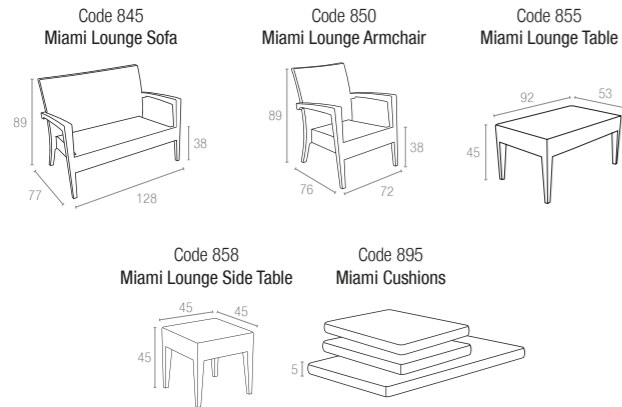

840 Miami Lounge Set

Renkler / Colors

Minder / Cushion