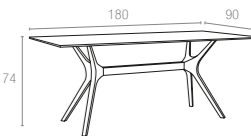

776 VEGAS TABLE XL

Extendible table from 260 to 300 cm in polypropylene reinforced with glass fiber. Easily expandable, giving you a choice of two size options. Smart extending mechanism makes it easy to adjust the table to your preferred size. For indoor and outdoor use with UV protection.

782 VEGAS BAR 100

Extendible bar table from 100 to 140 cm in polypropylene reinforced with glass fiber. Easily expandable, giving you a choice of two size options. Smart extending mechanism makes it easy to adjust the bar table to your preferred size. For indoor and outdoor use with UV protection.

863 IBIZA TABLE 80

Table with rattan leg with HPL compact laminated tops 12 mm available in dark grey, brown and white colors. For indoor and outdoor use. Can be disassembled. * Dark colors not recommended in direct sunlight.

864 IBIZA TABLE 140

Table with rattan leg with HPL compact laminated tops 12 mm available in dark grey, brown and white colors. For indoor and outdoor use. Can be disassembled. * Dark colors not recommended in direct sunlight.

865 IBIZA TABLE 180

Table with rattan leg with HPL compact laminated tops 12 mm available in dark grey, brown and white colors. For indoor and outdoor use. Can be disassembled. * Dark colors not recommended in direct sunlight.

867 IBIZA LEGS SMALL

Ibiza Legs are made up of polypropylene reinforced with glass fiber with the latest generation of air moulding thermoplastic injection. For indoor and outdoor use. Can be disassembled.

* Top min. 70x70 cm,
Top max. 90x90 cm