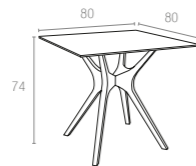

863 Ibiza Table 80

Renkler / Colors